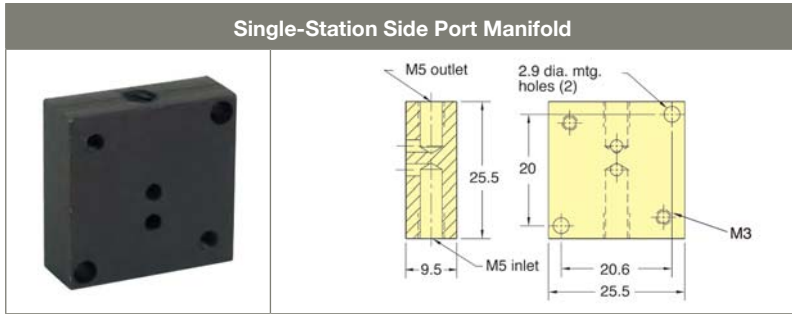

## Single Manifold and Wire Connector

Part No.	Description
M-26090-1	Side Port Manifold

Part No.	Description
C3-RXB18	Wire Connector

**Lead Set Chart for ES Valve**

Used On	Pin 1	Pin 2	Pin 3	Lead Length	Wire Gage
ES	red	-	black	0.46 m	#26