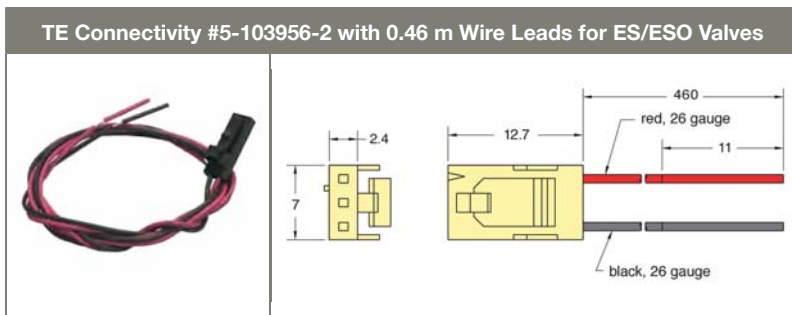

## Single Manifold and Wire Connector

Part No.	Description
M-26090-1	Side Port Manifold

Part No.	Description
C3-RXB18	Wire Connector

**Lead Set Chart for ES Valve**

Used On	Pin 1	Pin 2	Pin 3	Lead Length	Wire Gage
ES	red	-	black	0.46 m	#26